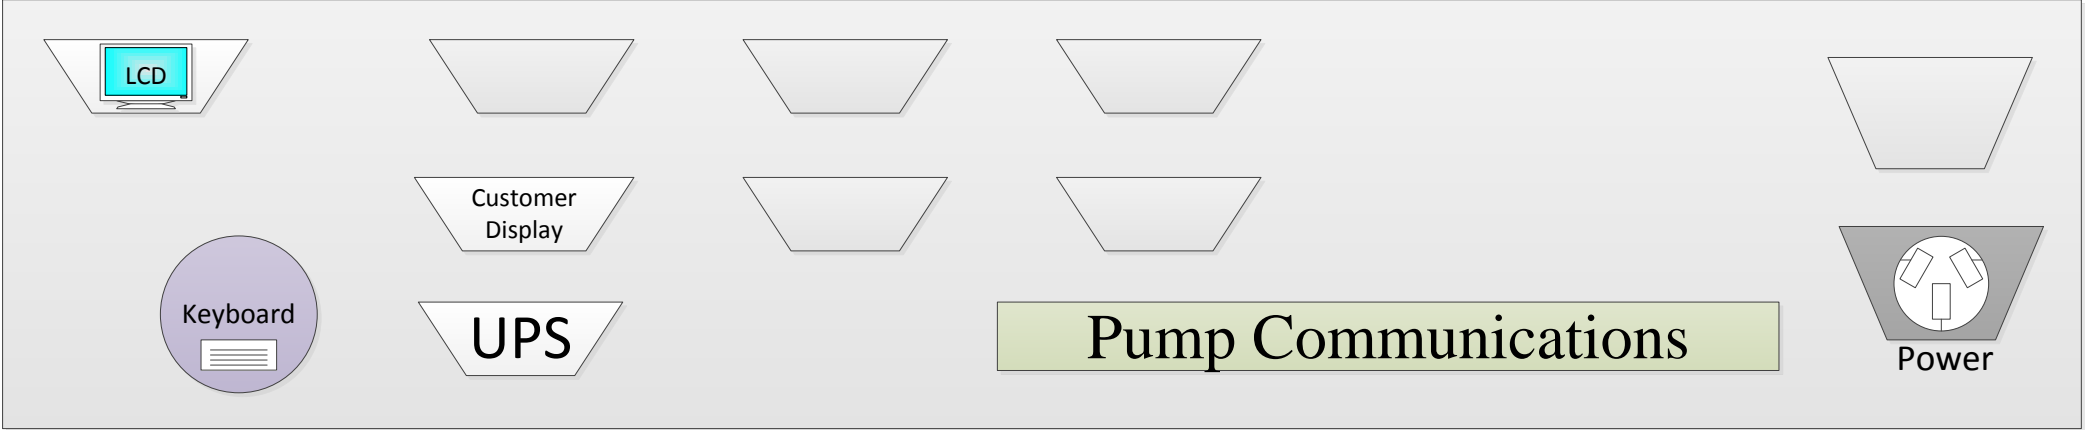

Basic FC6000

Rear Panel Plug Locations

Basic FC6000

With combined Epson printer and
customer display

Rear panel plug locations

Basic FC6000

With Epson printer and remote customer display

Rear panel plug locations

Basic FC6000

With combined Epson printer &
customer display and Gilparco T24
Comms

Rear panel plug locations