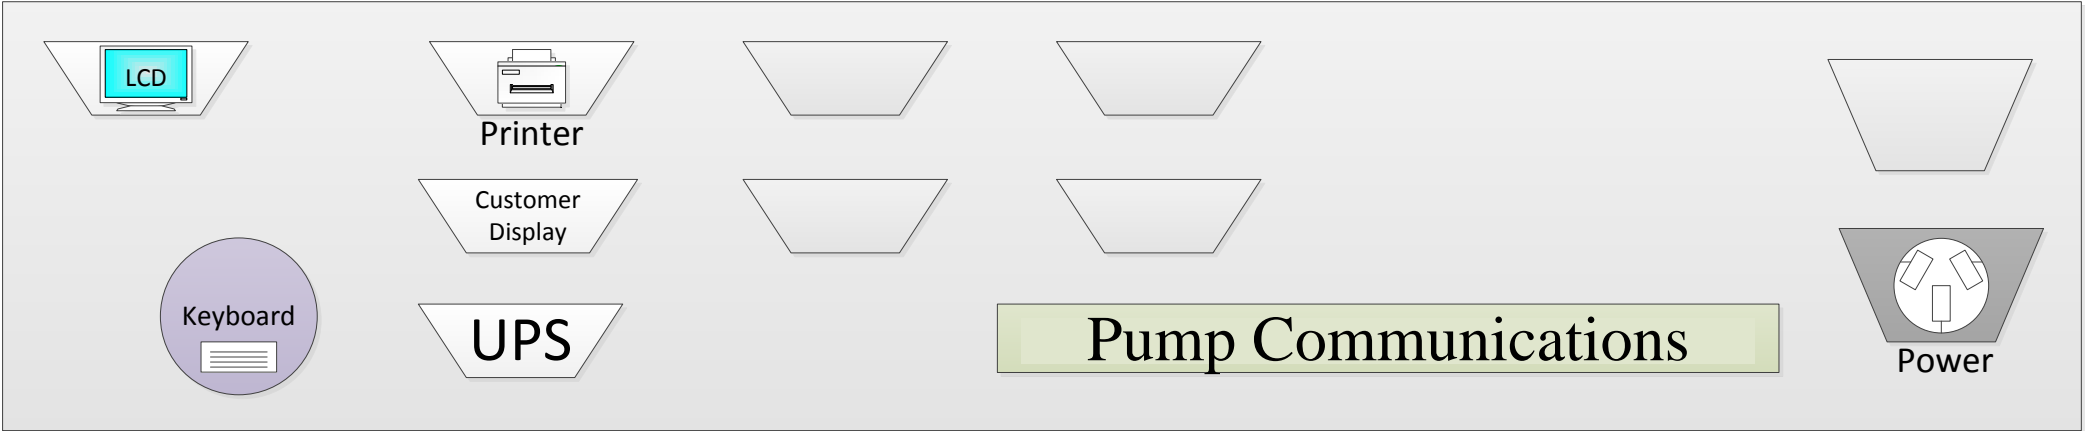

Basic FC6000

Rear Panel Plug Locations

Basic FC6000

With combined Epson printer and
customer display

Rear panel plug locations

Basic FC6000

With Epson printer and remote customer display

Rear panel plug locations

Basic FC6000

With combined Epson printer &
customer display and Gilparco T24
Comms

Rear panel plug locations