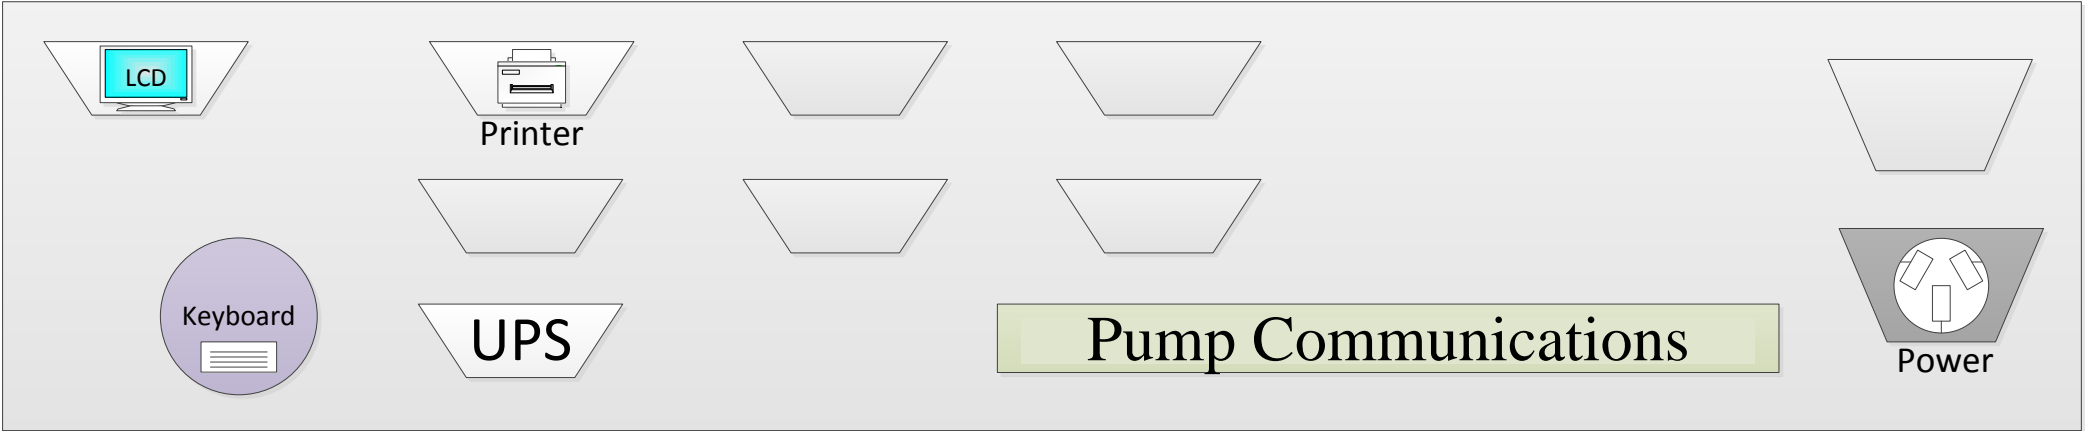

Basic FC6000

Rear Panel Plug Locations

Basic FC6000

With combined Epson printer and
customer display

Rear panel plug locations

Basic FC6000

With Epson printer and remote customer display

Rear panel plug locations

Basic FC6000

With combined Epson printer &
customer display and Gilparco T24
Comms

Rear panel plug locations